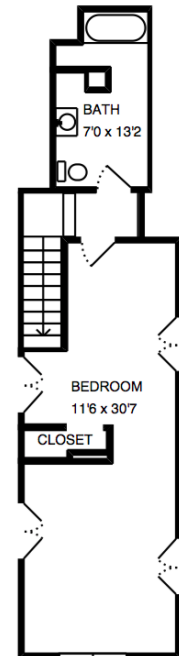

3807 Williams Lane

Total Sq. Ft: 3505

Main House

5 Bedroom, 3 Bath, 1 Half Bath

(See back for Guest House)

Liz Appelbaum

(301) 613-4848

Liz.Appelbaum@icloud.com

Stuart & Maury
REALTORS®

Perry Cabin Guest House

Total Sq. Ft: 1515

Loft

Main Level

Basement

Liz Appelbaum

(301) 613-4848