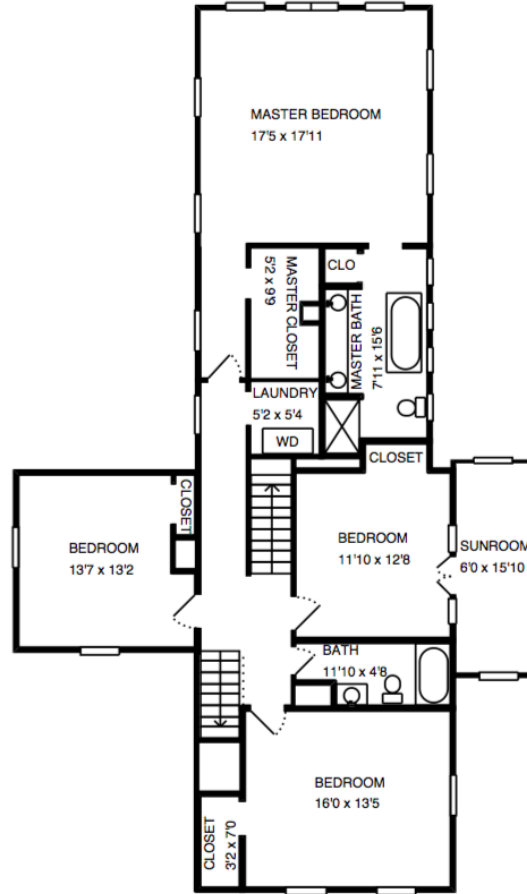

3807 Williams Lane

Total Sq. Ft: 3505

Main House

5 Bedroom, 3 Bath, 1 Half Bath

(See back for Guest House)

Liz Appelbaum

(301) 613-4848

Liz.Appelbaum@icloud.com

Stuart & Maury
REALTORS®

Perry Cabin Guest House

Total Sq. Ft: 1515

Loft

Main Level

Basement

Liz Appelbaum

(301) 613-4848