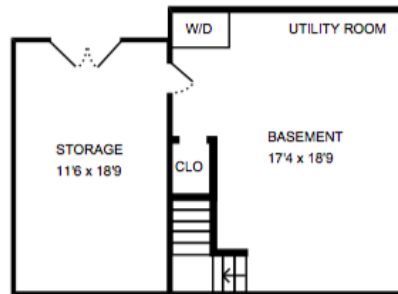

3807 Williams Lane

Total Sq. Ft: 3505

Main House

5 Bedroom, 3 Bath, 1 Half Bath

(See back for Guest House)

Liz Appelbaum

(301) 613-4848

Liz.Appelbaum@icloud.com

Stuart & Maury
REALTORS®

Perry Cabin Guest House

Total Sq. Ft: 1515

Loft

Main Level

Basement

Liz Appelbaum

(301) 613-4848