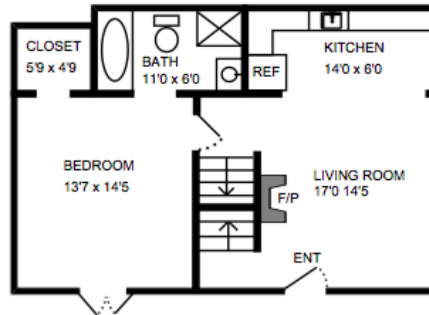

3807 Williams Lane

Total Sq. Ft: 3505

Main House

5 Bedroom, 3 Bath, 1 Half Bath

(See back for Guest House)

Liz Appelbaum

(301) 613-4848

Liz.Appelbaum@icloud.com

Stuart & Maury
REALTORS®

Perry Cabin Guest House

Total Sq. Ft: 1515

Loft

Main Level

Basement

Liz Appelbaum

(301) 613-4848