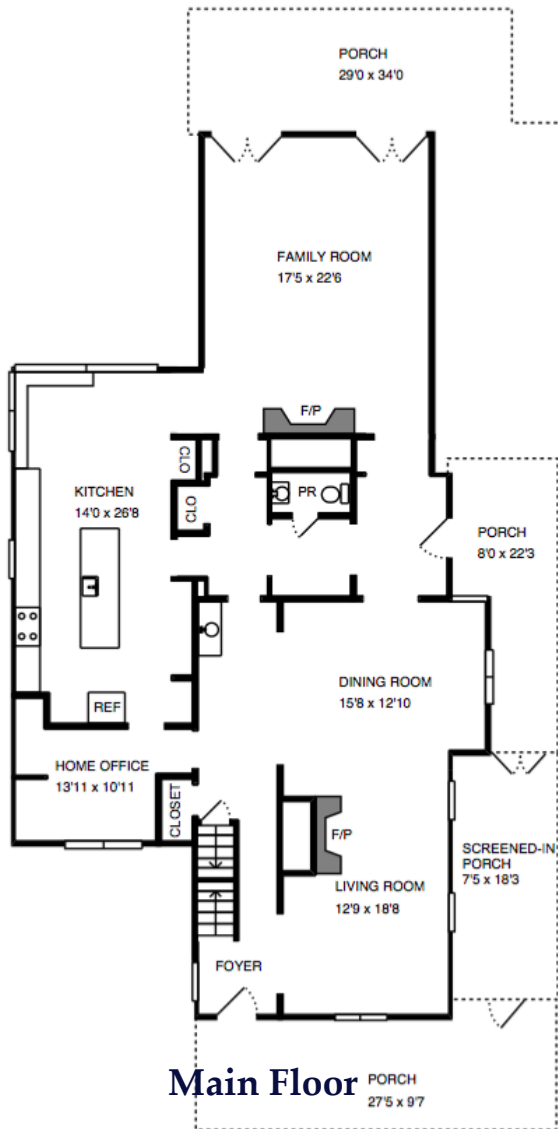

3807 Williams Lane

Total Sq. Ft: 3505

Main House

5 Bedroom, 3 Bath, 1 Half Bath

(See back for Guest House)

Liz Appelbaum

(301) 613-4848

Liz.Appelbaum@icloud.com

Stuart & Maury
REALTORS®

Perry Cabin Guest House

Total Sq. Ft: 1515

Loft

Main Level

Basement

Liz Appelbaum

(301) 613-4848