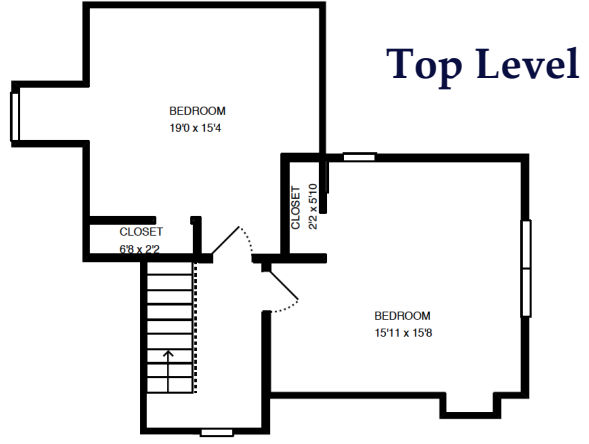

4501 Elm Street

6 Bedroom, 4 Bath, 1 1/2 Bath

4781 sq. ft.

Liz Appelbaum

(301) 613-4848

Liz.appelbaum@icloud.com

Stuart & Maury
REALTORS®

4501 Elm Street