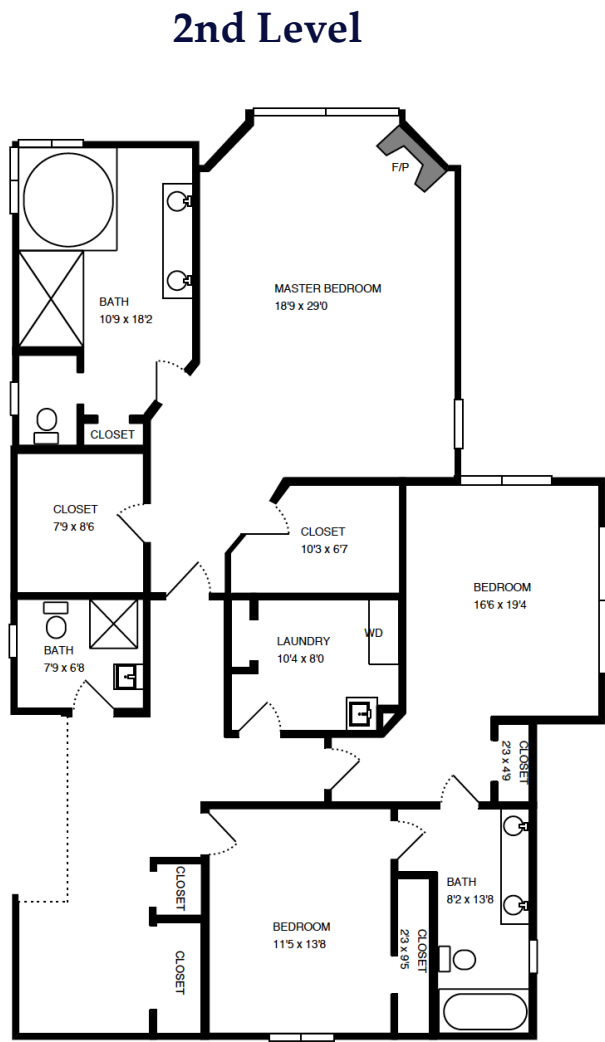

4501 Elm Street

6 Bedroom, 4 Bath, 1 1/2 Bath

4781 sq. ft.

Liz Appelbaum

(301) 613-4848

Liz.appelbaum@icloud.com

Stuart & Maury
REALTORS®

4501 Elm Street