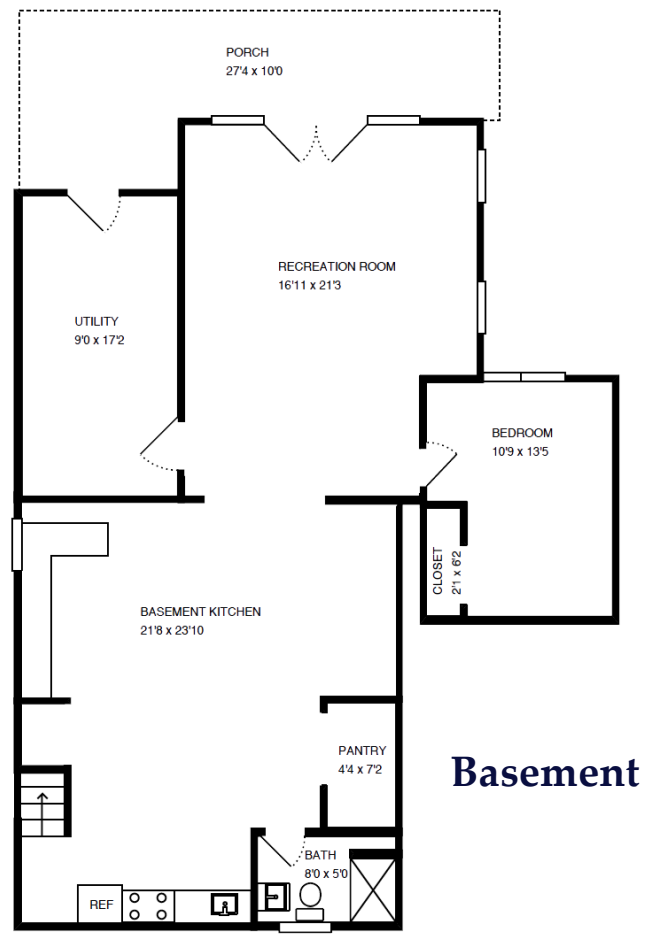

4501 Elm Street

6 Bedroom, 4 Bath, 1 1/2 Bath

4781 sq. ft.

Liz Appelbaum

(301) 613-4848

Liz.appelbaum@icloud.com

Stuart & Maury
REALTORS®

4501 Elm Street