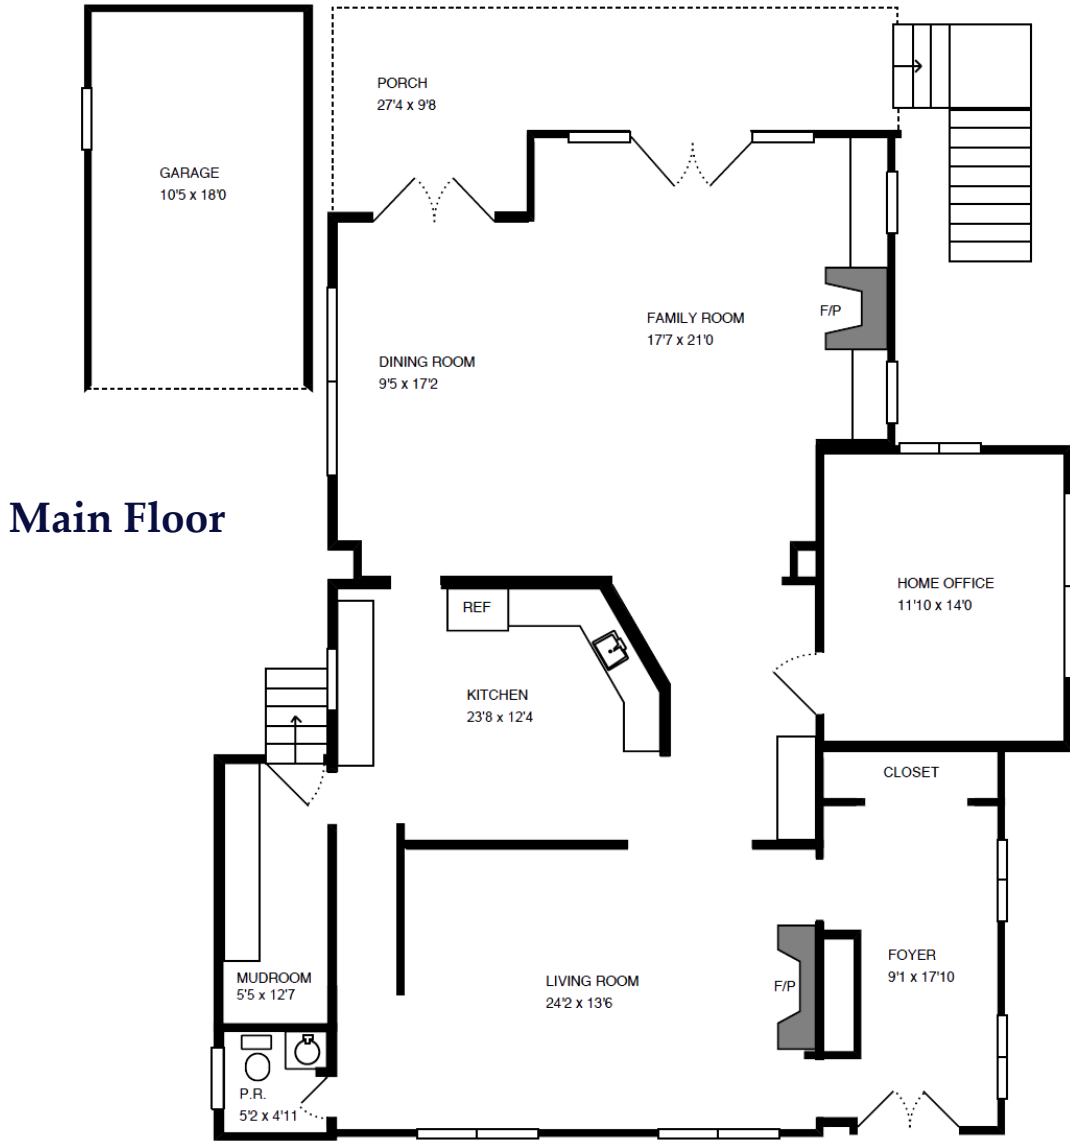

4501 Elm Street

6 Bedroom, 4 Bath, 1 1/2 Bath

4781 sq. ft.

Liz Appelbaum

(301) 613-4848

Liz.appelbaum@icloud.com

Stuart & Maury
REALTORS®

4501 Elm Street