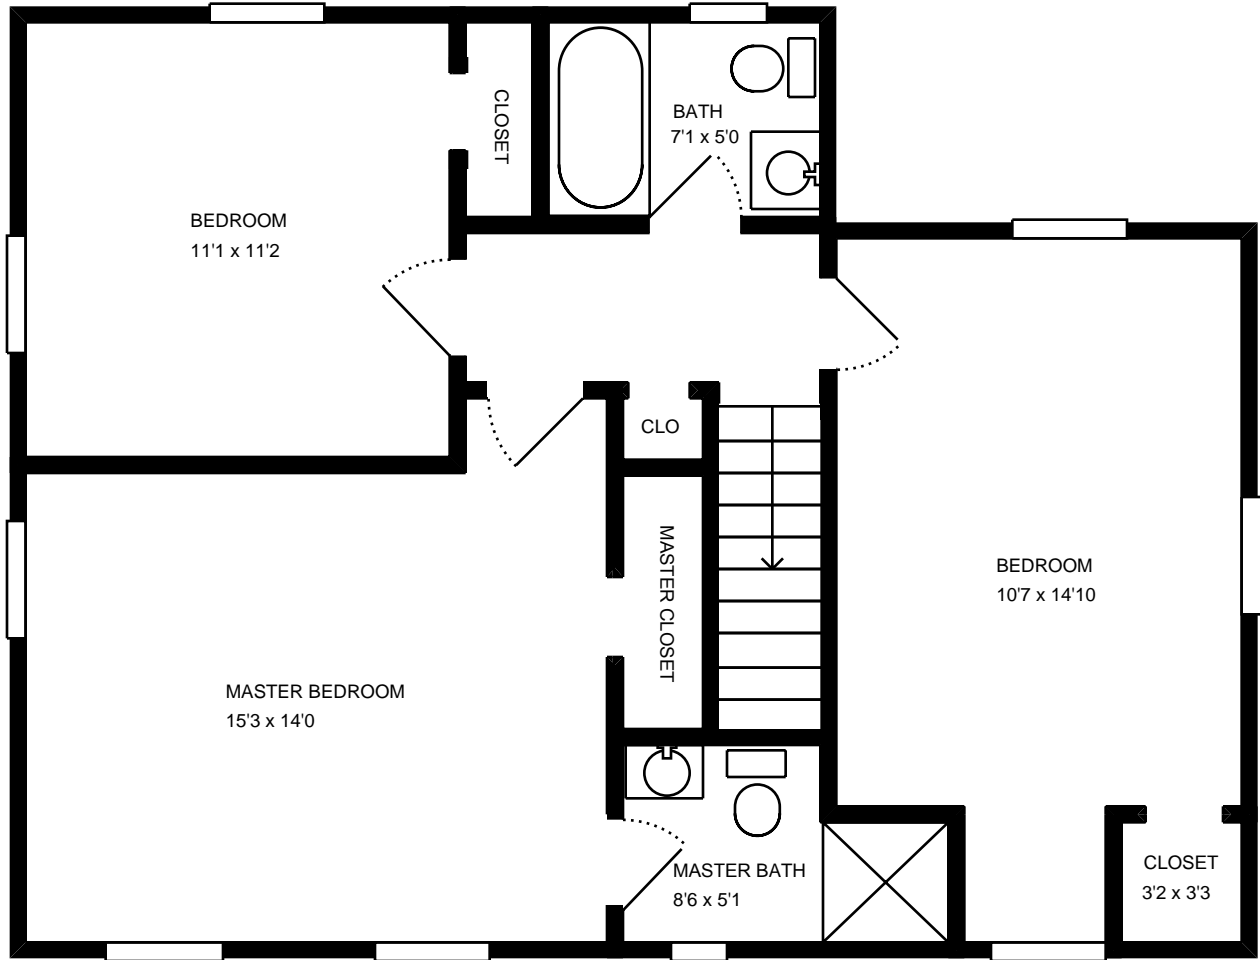

Property Address:
5708 Harwick Rd
Bethesda, MD 20816

Measure #14027877

Property Address:
5708 Harwick Rd
Bethesda, MD 20816

Measure #14027877

Property Address:
5708 Harwick Rd
Bethesda, MD 20816

Measure #14027877