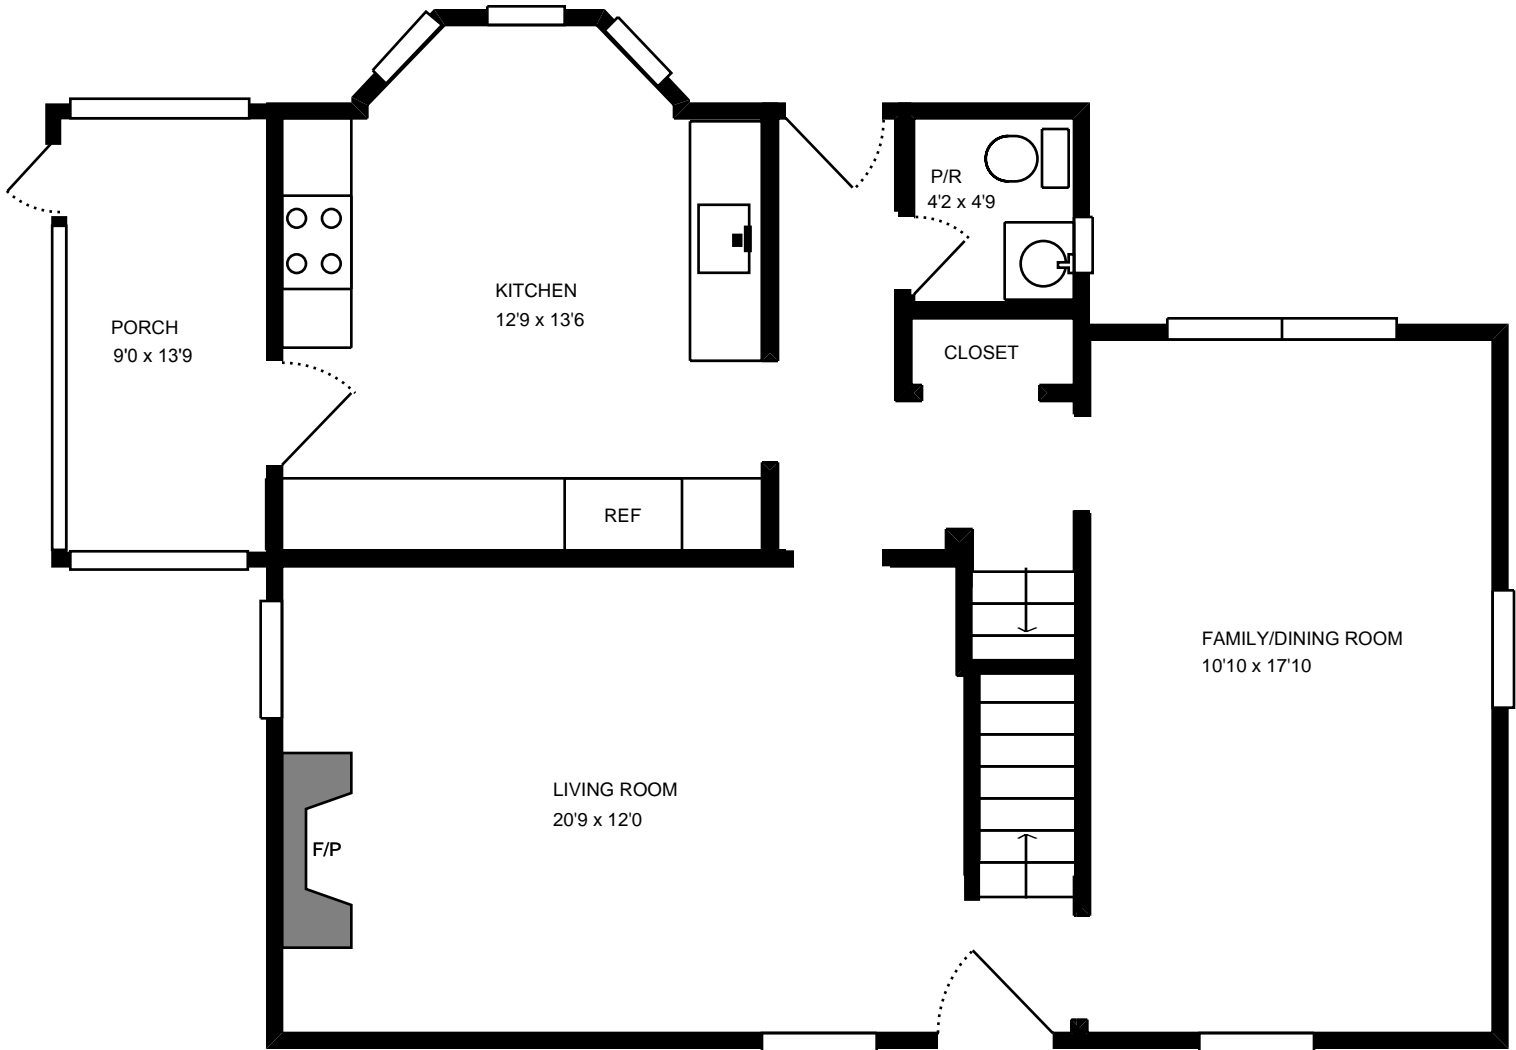

Property Address:
5708 Harwick Rd
Bethesda, MD 20816

Measure #14027877

Property Address:
5708 Harwick Rd
Bethesda, MD 20816

Measure #14027877

Property Address:
5708 Harwick Rd
Bethesda, MD 20816

Measure #14027877