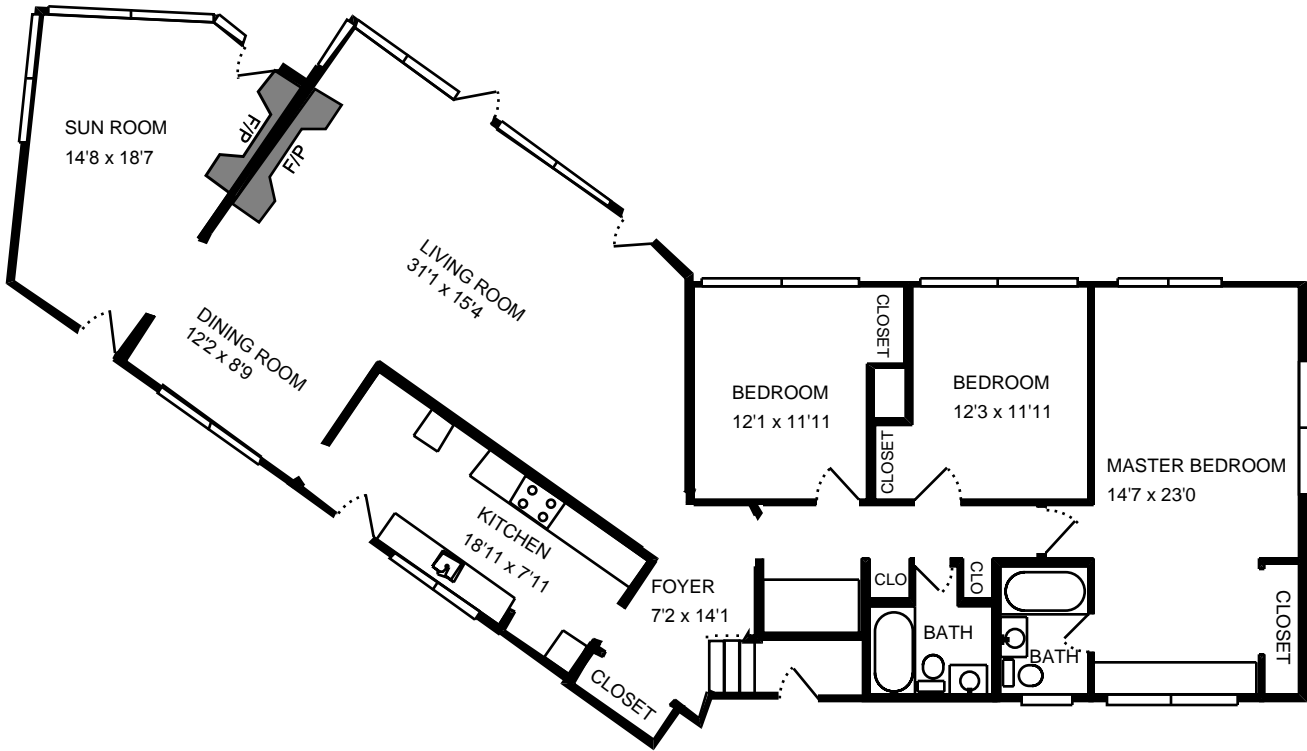

Property Address:
6528 Wiscasset Rd
Bethesda, MD 20816

Measure #14622198

Total interior square footage on page: 1800 sf

The interior square footage listed is living space only and is not taxable square footage

Property Address:
6528 Wiscasset Rd
Bethesda, MD 20816

Measure #14622198

Total interior square footage on page: 458 sf

The interior square footage listed is living space only and is not taxable square footage