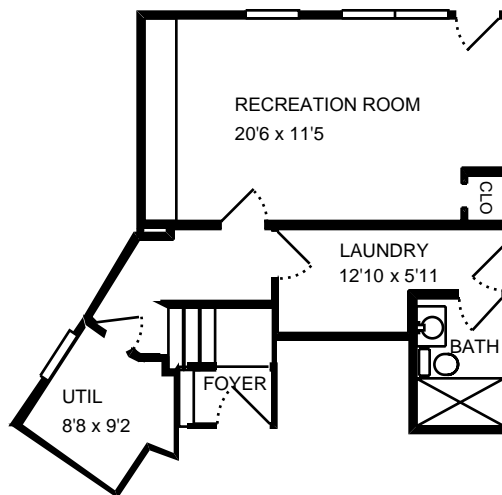

Property Address:
6528 Wiscasset Rd
Bethesda, MD 20816

Measure #14622198

Total interior square footage on page: 1800 sf

The interior square footage listed is living space only and is not taxable square footage

Property Address:
6528 Wiscasset Rd
Bethesda, MD 20816

Measure #14622198

Total interior square footage on page: 458 sf

The interior square footage listed is living space only and is not taxable square footage