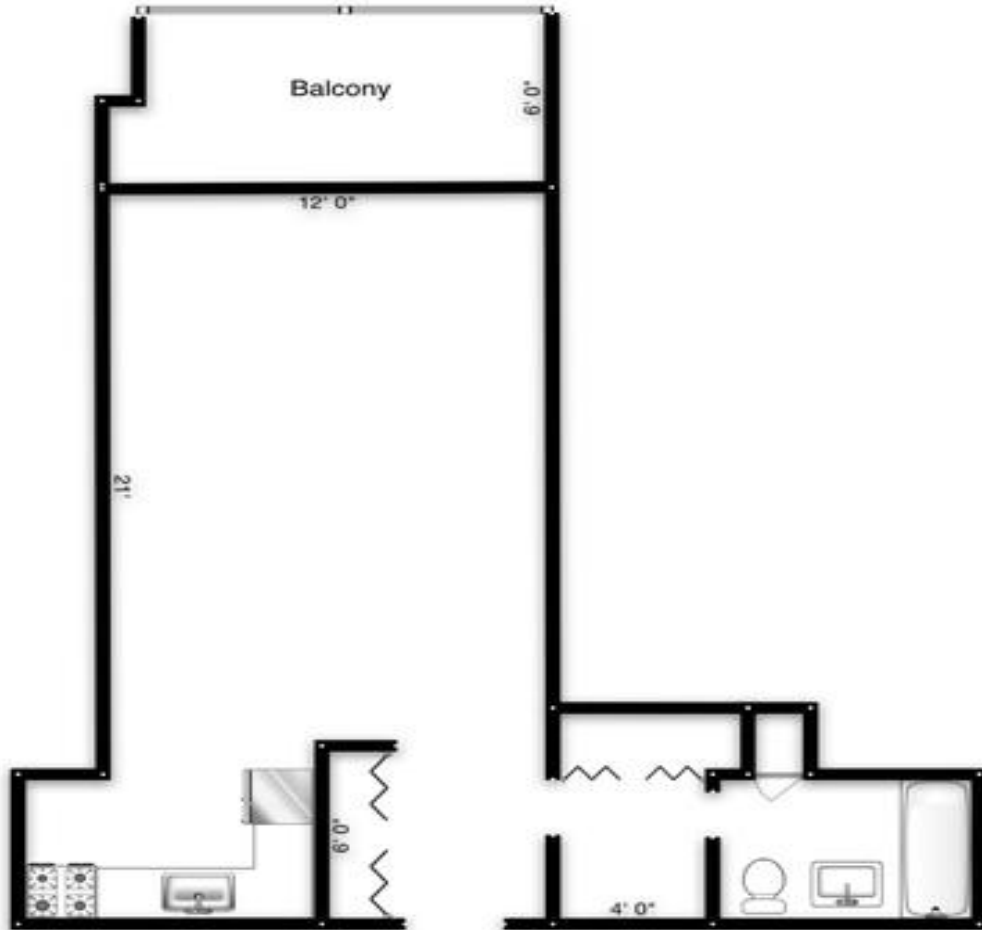

The Hometown Touch

1301 Delaware Avenue, SW N-715

Washington, DC 20024

Floor Plan

Unit N-715

Scott Matejik

Vice President

(301) 442-8200