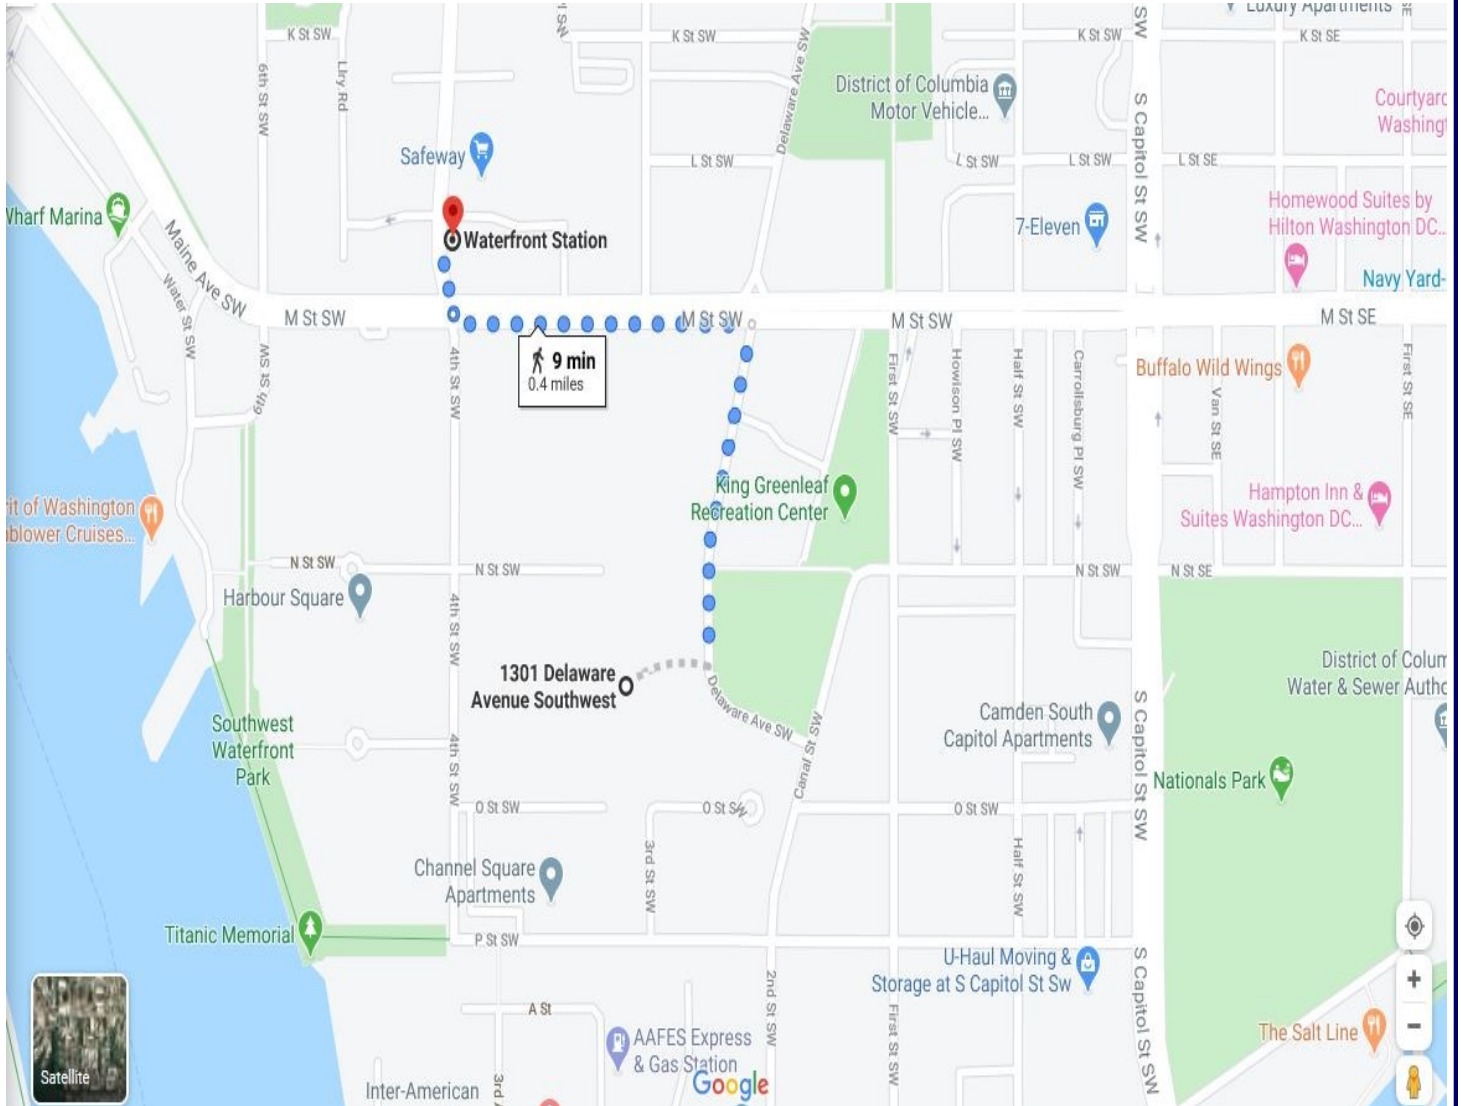

The Hometown Touch

1301 Delaware Avenue, SW N-715

Washington, DC 20024

Floor Plan

Unit N-715

Scott Matejik

Vice President

(301) 442-8200

scott@scottmatejik.com

scottmatejik.com

**Stuart &
Maury**
REALTORS®

The Hometown Touch

Walk to Waterfront Metro

(or walk out rear gate of property onto 4th Street and 1.5 blocks to Metro)

Scott Matejik

Vice President
(301) 442-8200