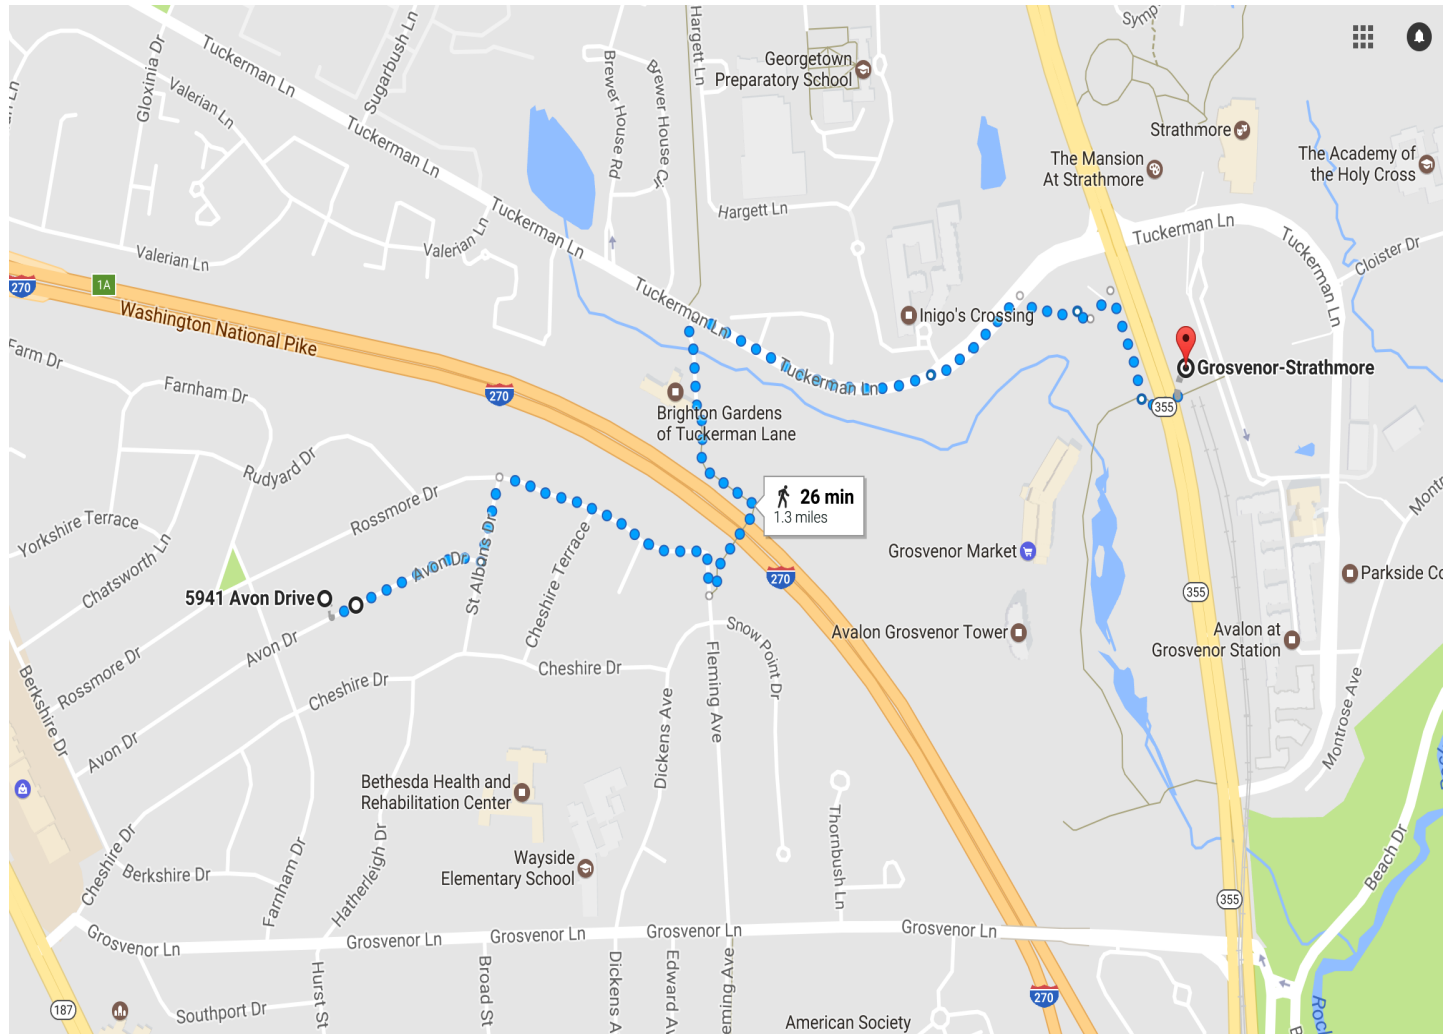

The Hometown Touch

5941 Avon Drive

Bethesda, MD 20814

Walk To Metro Map

Scott Matejik

Vice President

(301) 442-8200

scott@scottmatejik.com

scottmatejik.com

Stuart & Maury
REALTORS®