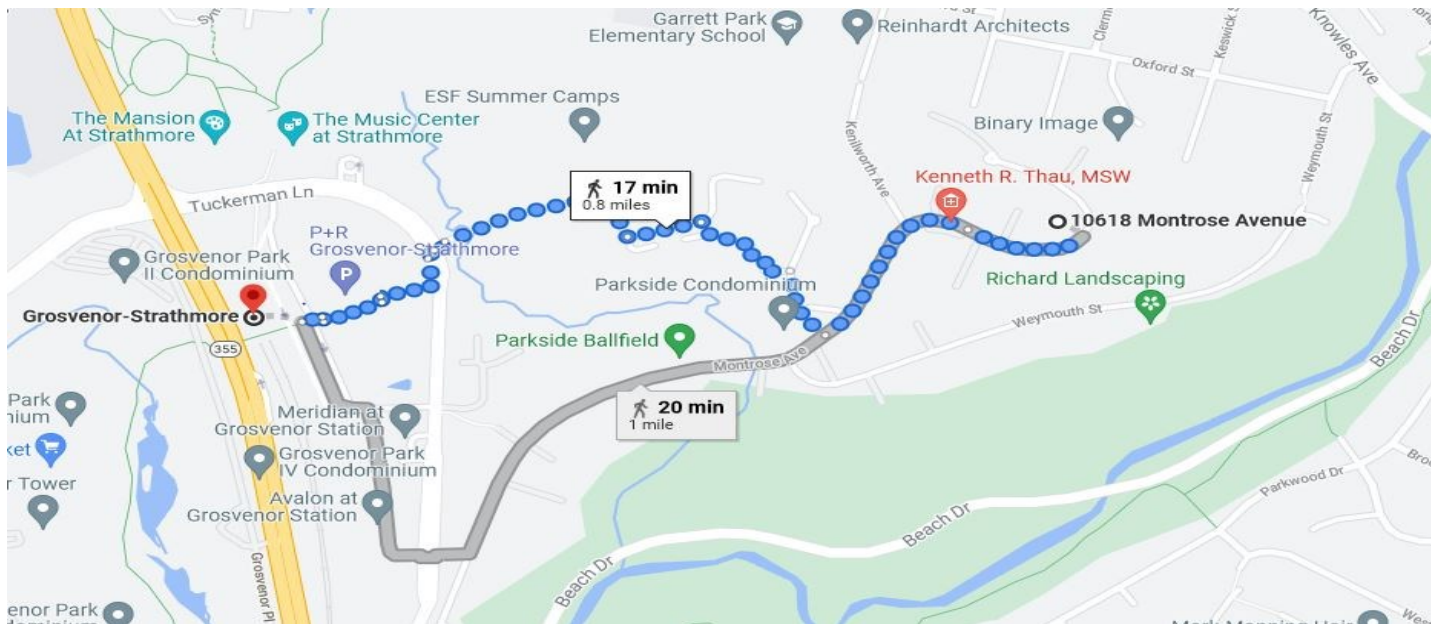

The Hometown Touch

10618 Montrose Avenue #202

Bethesda, MD 20814

Floor Plan

Walk to Metro Map