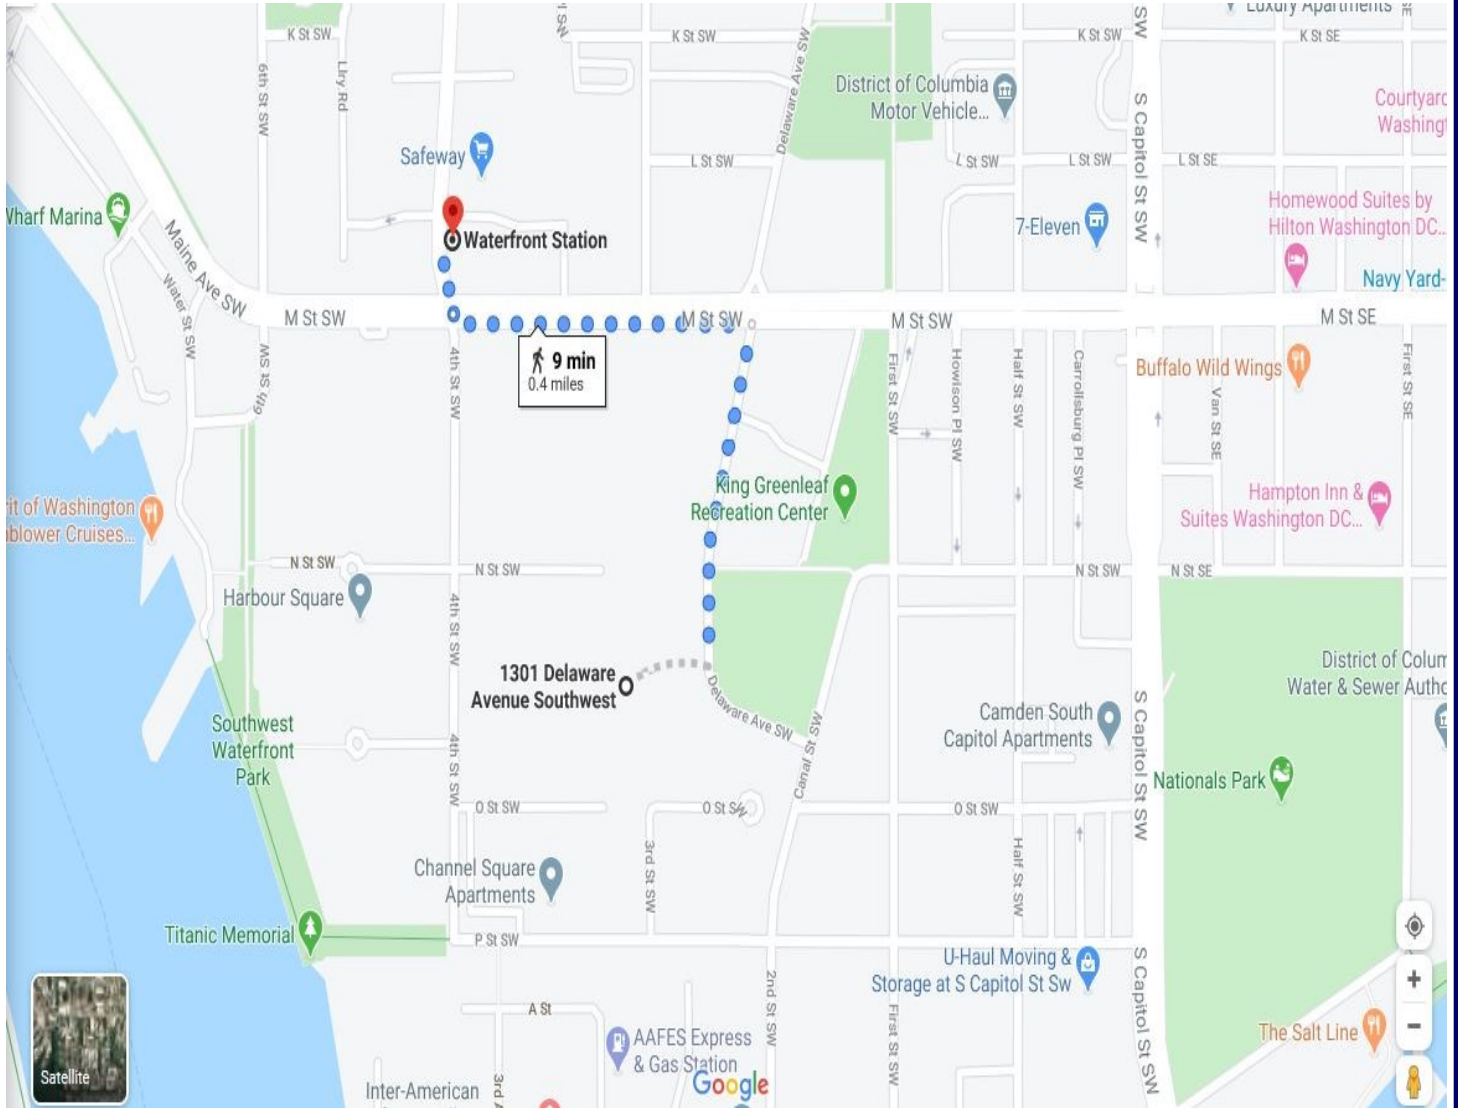

# The Hometown Touch

10618 Montrose Avenue #202

Bethesda, MD 20814

## Walk to Waterfront Metro

(or walk out rear gate of property onto 4th Street and 1.5 blocks to Metro)

**Scott Matejik**

Vice President  
(301) 442-8200

scott@scottmatejik.com  
scottmatejik.com

**Stuart & Maury**  
REALTORS®