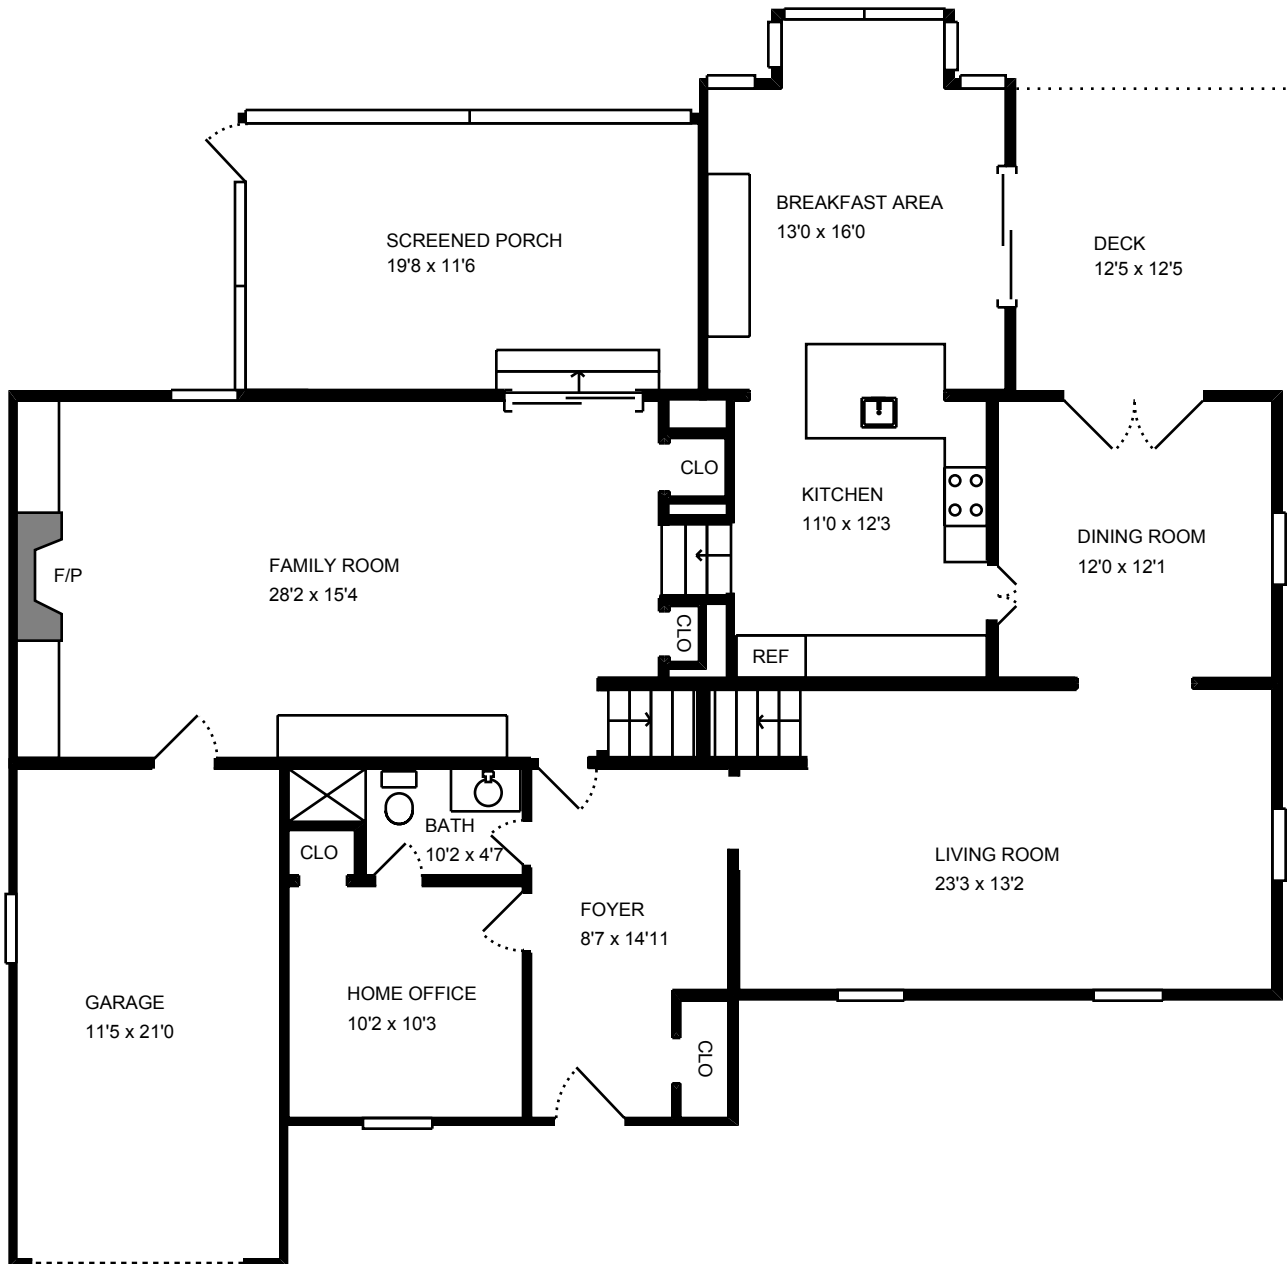

REAL ESTATE MEASURE

Website RE
Order #RE9800-7760
Measure #9389969
Measured 04/01/14

Property Address:
8000 Springer Rd
Bethesda, MD 20817

Total interior square footage on page: 910 sf

Measurements supplied for marketing purposes only. For full details, please visit <http://www.homedepotmeasures.com/RealEstateWarranty.htm>

REAL ESTATE MEASURE

Website RE
Order #RE9800-7760
Measure #9389969
Measured 04/01/14

Property Address:
8000 Springer Rd
Bethesda, MD 20817

REAL ESTATE MEASURE

Website RE
Order #RE9800-7760
Measure #9389969
Measured 04/01/14