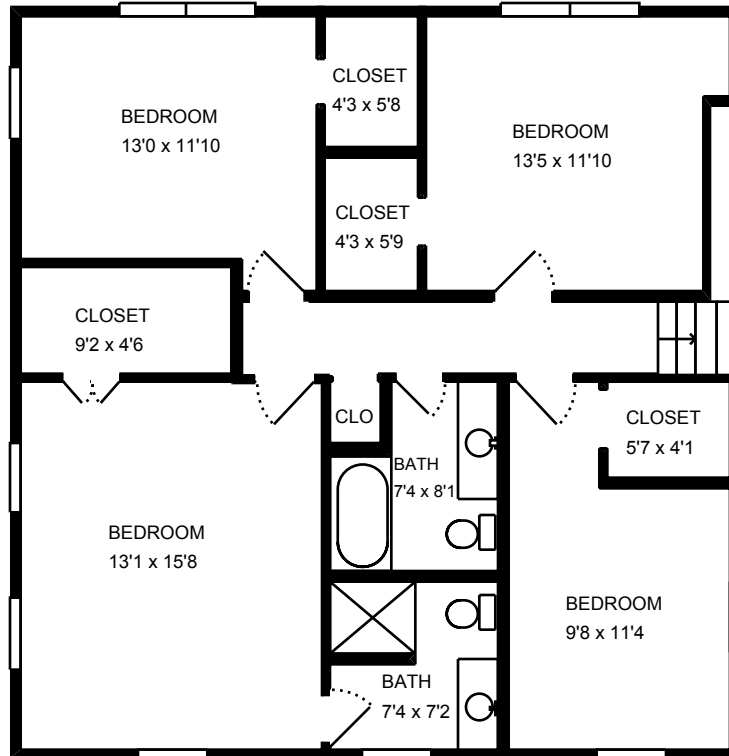

REAL ESTATE MEASURE

Website RE
Order #RE9800-7760
Measure #9389969
Measured 04/01/14

Property Address:
8000 Springer Rd
Bethesda, MD 20817

Total interior square footage on page: 910 sf

Measurements supplied for marketing purposes only. For full details, please visit <http://www.homedepotmeasures.com/RealEstateWarranty.htm>

REAL ESTATE MEASURE

Website RE
Order #RE9800-7760
Measure #9389969
Measured 04/01/14

Property Address:
8000 Springer Rd
Bethesda, MD 20817

REAL ESTATE MEASURE

Website RE
Order #RE9800-7760
Measure #9389969
Measured 04/01/14