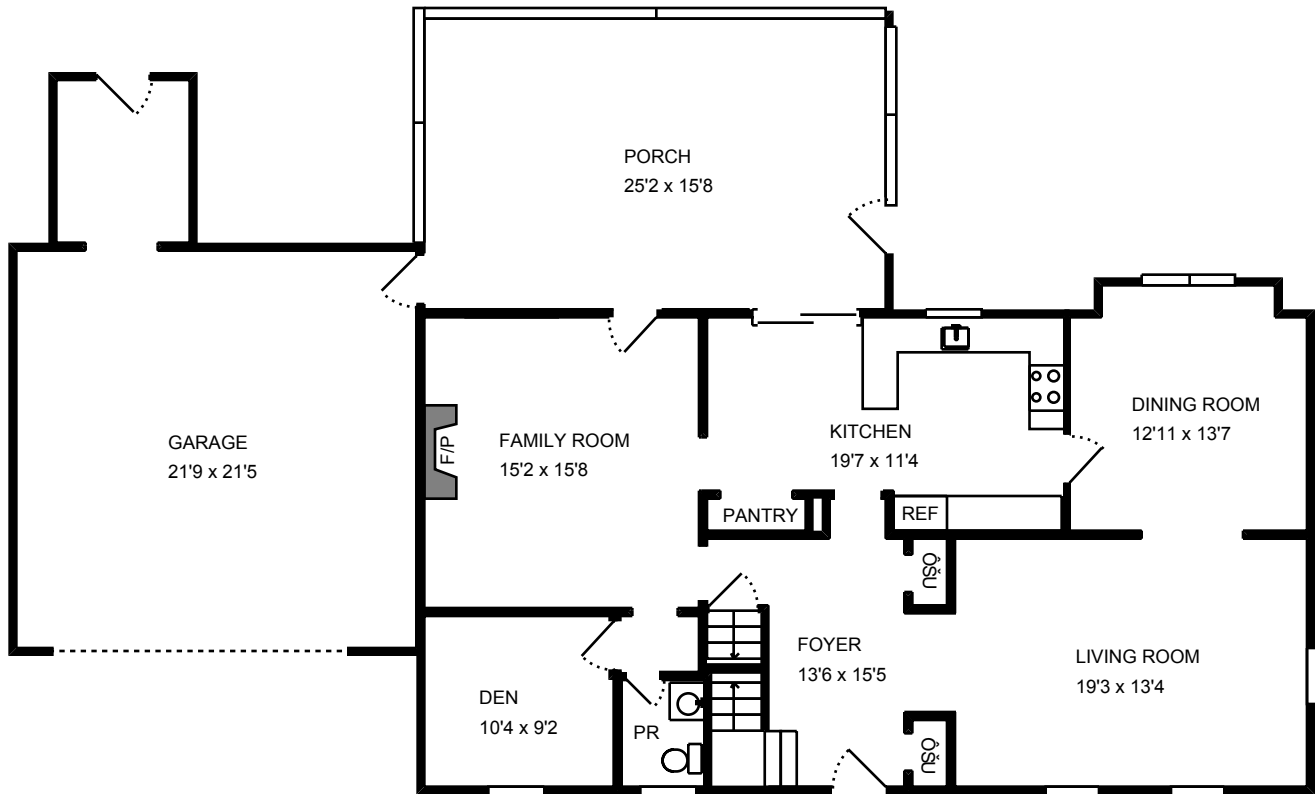

Property Address:
8405 Kingsgate Rd
Potomac, MD 20854

Measure #14202279

Property Address:
8405 Kingsgate Rd
Potomac, MD 20854

Measure #14202279

Total interior square footage on page: 1169 sf

The interior square footage listed is living space only and is not taxable square footage

Property Address:
8405 Kingsgate Rd
Potomac, MD 20854

Measure #14202279