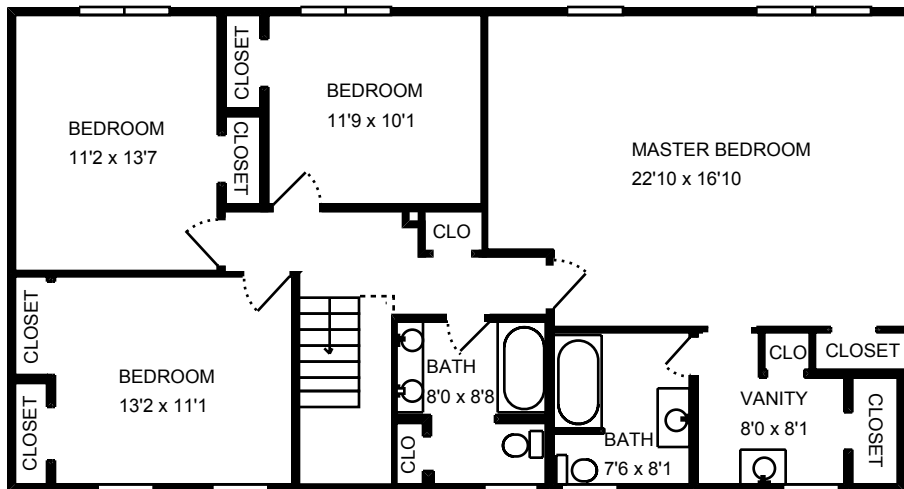

Property Address:
8405 Kingsgate Rd
Potomac, MD 20854

Measure #14202279

Property Address:
8405 Kingsgate Rd
Potomac, MD 20854

Measure #14202279

Total interior square footage on page: 1169 sf

The interior square footage listed is living space only and is not taxable square footage

Property Address:
8405 Kingsgate Rd
Potomac, MD 20854

Measure #14202279