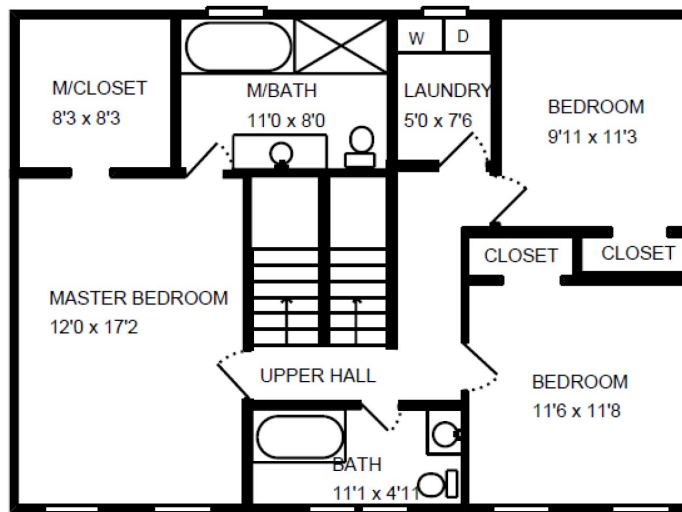

5604 Southwick

Main Level
1788 sq. ft.

Liz Appelbaum

REALTOR ASSOCIATE

(301) 613-4848 (cell)
(301) 654-3200 (office)

Liz.appelbaum@icloud.com

**Stuart &
Maury**
REALTORS®

5604 Southwick

3rd Level
656 sq. ft.

2nd Level
861 sq. ft.

Basement
549 sq. ft.

Liz Appelbaum

REALTOR ASSOCIATE

(301) 613-4848 (cell)
(301) 654-3200 (office)

Liz.appelbaum@icloud.com

**Stuart &
Maury**
REALTORS®