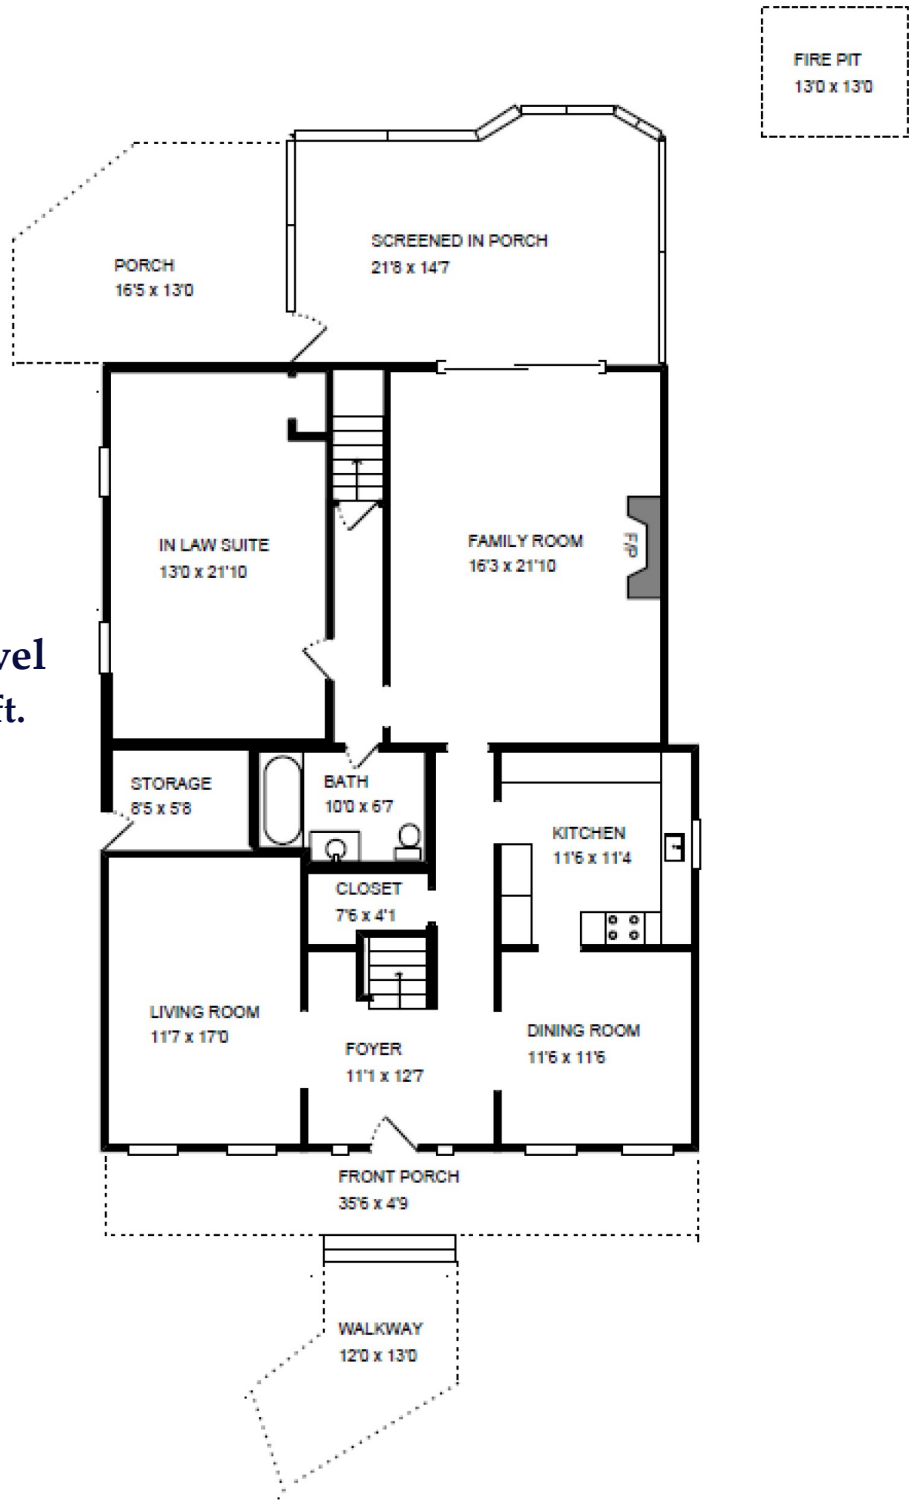

5604 Southwick

Main Level
1788 sq. ft.

Liz Appelbaum

REALTOR ASSOCIATE

(301) 613-4848 (cell)
(301) 654-3200 (office)

Liz.appelbaum@icloud.com

**Stuart &
Maury**
REALTORS®

5604 Southwick

3rd Level
656 sq. ft.

2nd Level
861 sq. ft.

Basement
549 sq. ft.

Liz Appelbaum

REALTOR ASSOCIATE

(301) 613-4848 (cell)
(301) 654-3200 (office)

Liz.appelbaum@icloud.com

**Stuart &
Maury**
REALTORS®