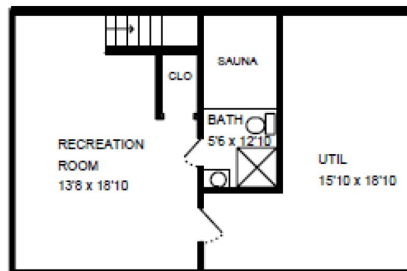

5604 Southwick

Main Level
1788 sq. ft.

Liz Appelbaum

REALTOR ASSOCIATE

(301) 613-4848 (cell)
(301) 654-3200 (office)

Liz.appelbaum@icloud.com

**Stuart &
Maury**
REALTORS®

5604 Southwick

3rd Level
656 sq. ft.

2nd Level
861 sq. ft.

Basement
549 sq. ft.

Liz Appelbaum

REALTOR ASSOCIATE

(301) 613-4848 (cell)
(301) 654-3200 (office)

Liz.appelbaum@icloud.com

**Stuart &
Maury**
REALTORS®