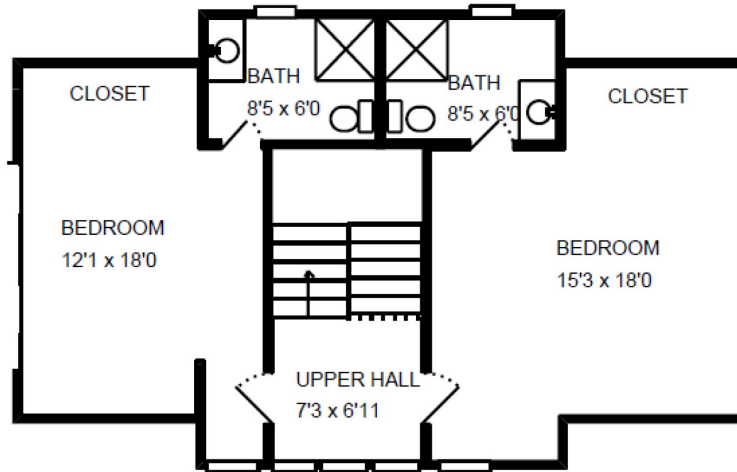

5604 Southwick

Main Level
1788 sq. ft.

Liz Appelbaum

REALTOR ASSOCIATE

(301) 613-4848 (cell)
(301) 654-3200 (office)

Liz.appelbaum@icloud.com

**Stuart &
Maury**
REALTORS®

5604 Southwick

3rd Level
656 sq. ft.

2nd Level
861 sq. ft.

Basement
549 sq. ft.

Liz Appelbaum

REALTOR ASSOCIATE

(301) 613-4848 (cell)
(301) 654-3200 (office)

Liz.appelbaum@icloud.com

**Stuart &
Maury**
REALTORS®