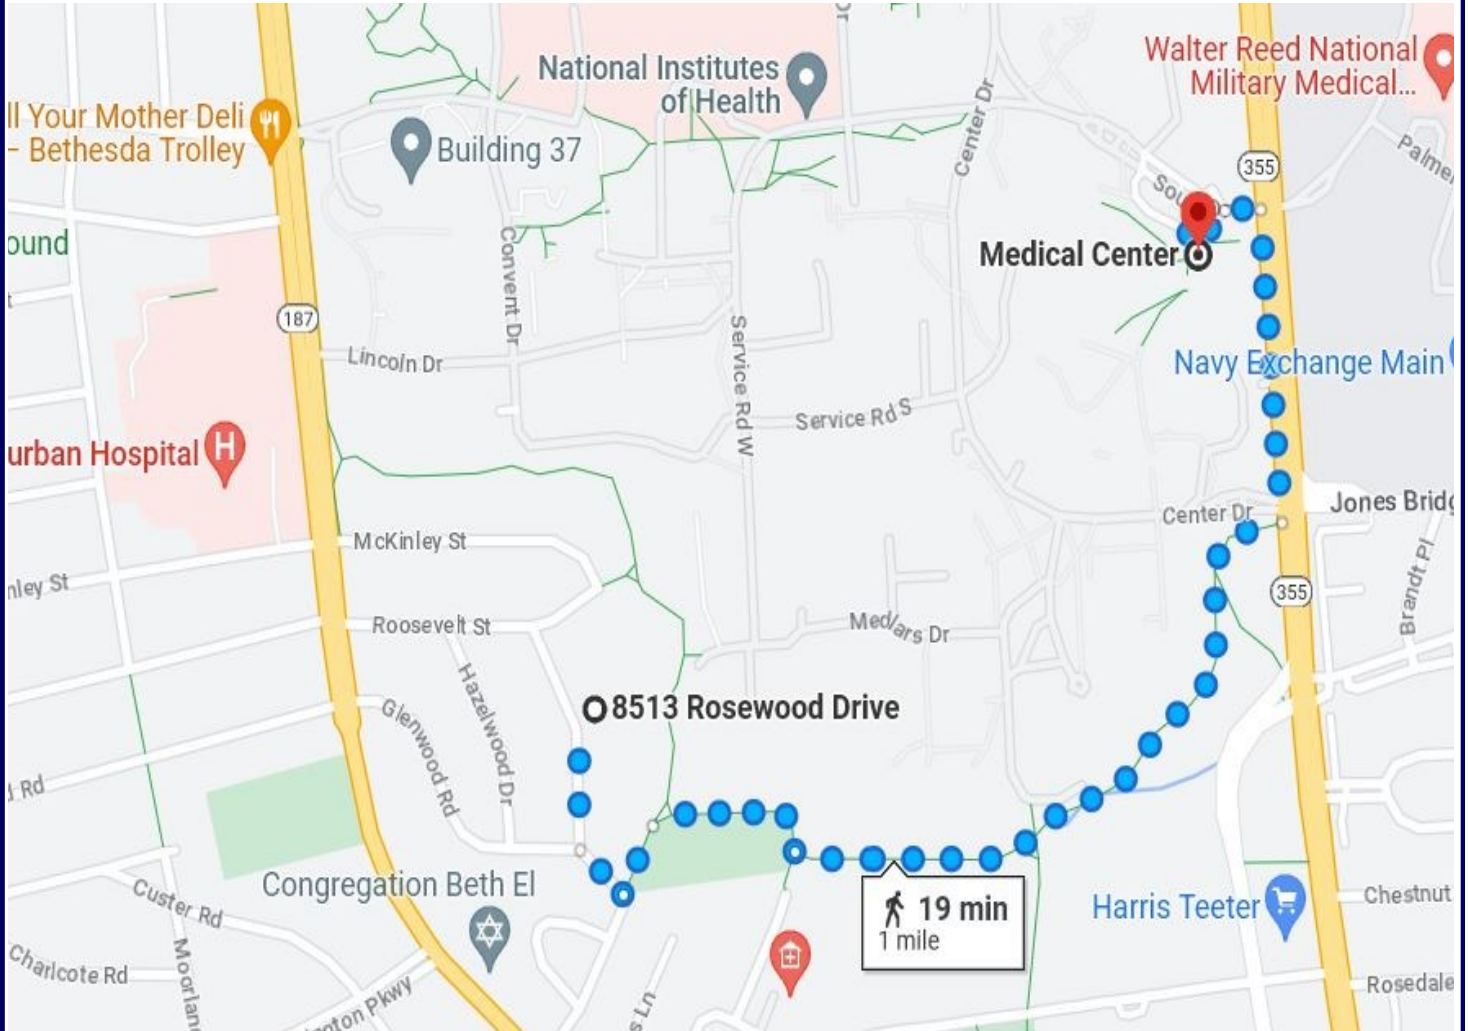

# The Hometown Touch

**8513 Rosewood Drive**

**Bethesda, MD 20814**

**Walk to the Medical Center  
Red Line Metro Station**

**Scott Matejik**

Vice President  
(301) 442-8200

[scott@scottmatejik.com](mailto:scott@scottmatejik.com)