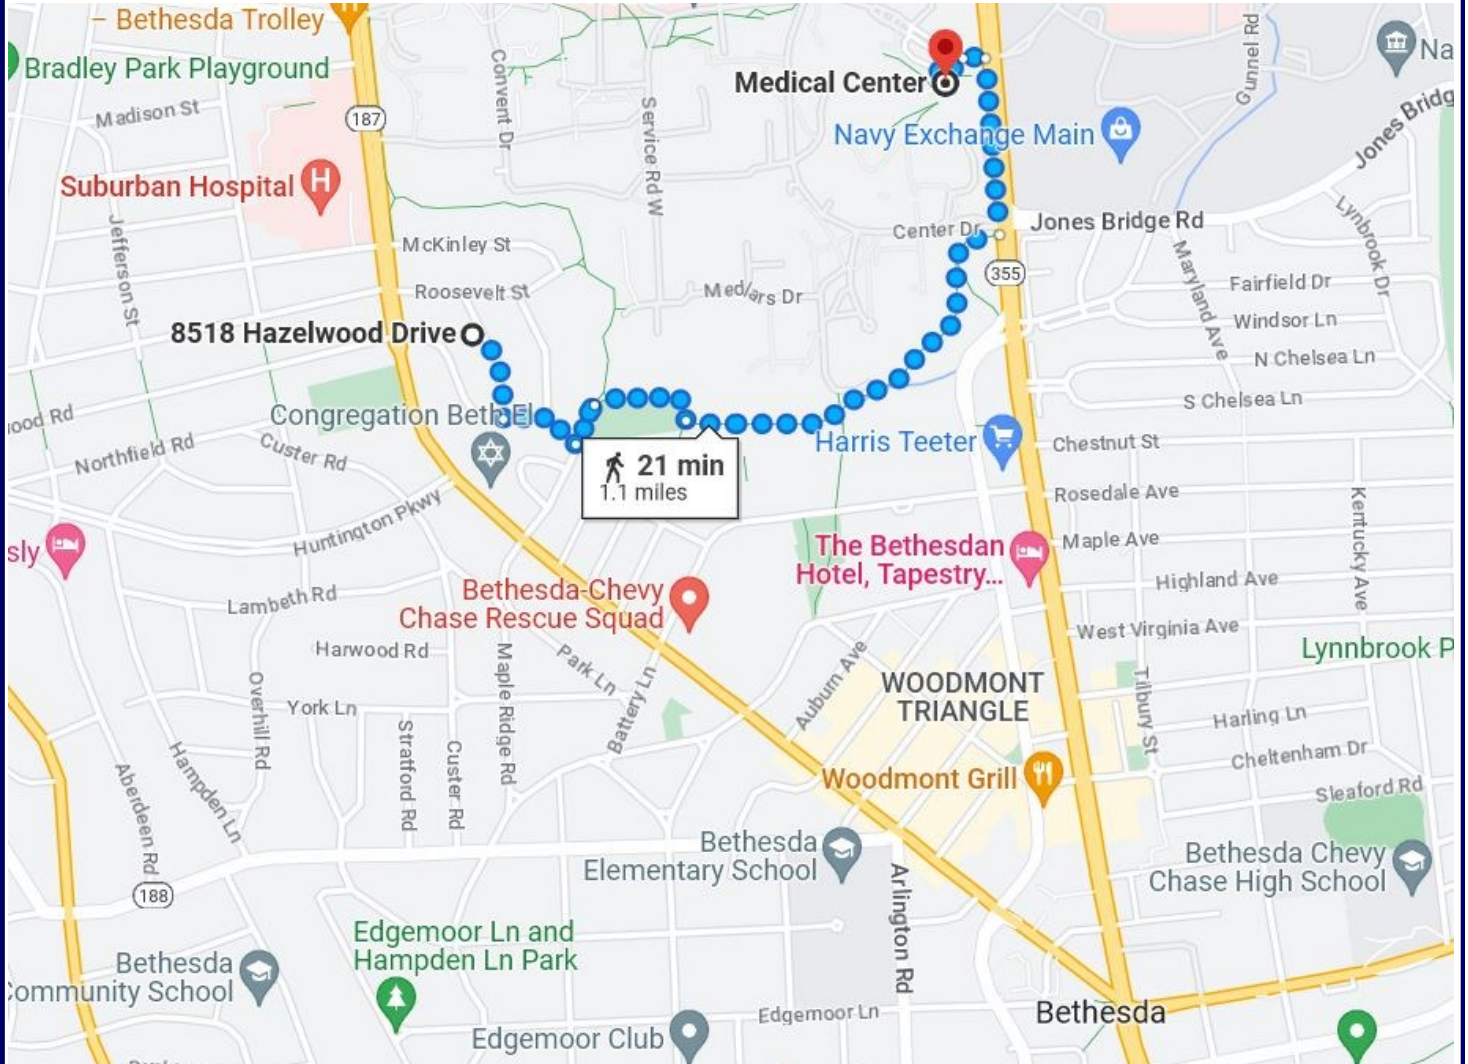

The Hometown Touch

8518 Hazelwood Drive

Bethesda, MD 20814

**Walk to the Medical Center
Red Line Metro Station**

Scott Matejik

Vice President

(301) 442-8200

scott@scottmatejik.com