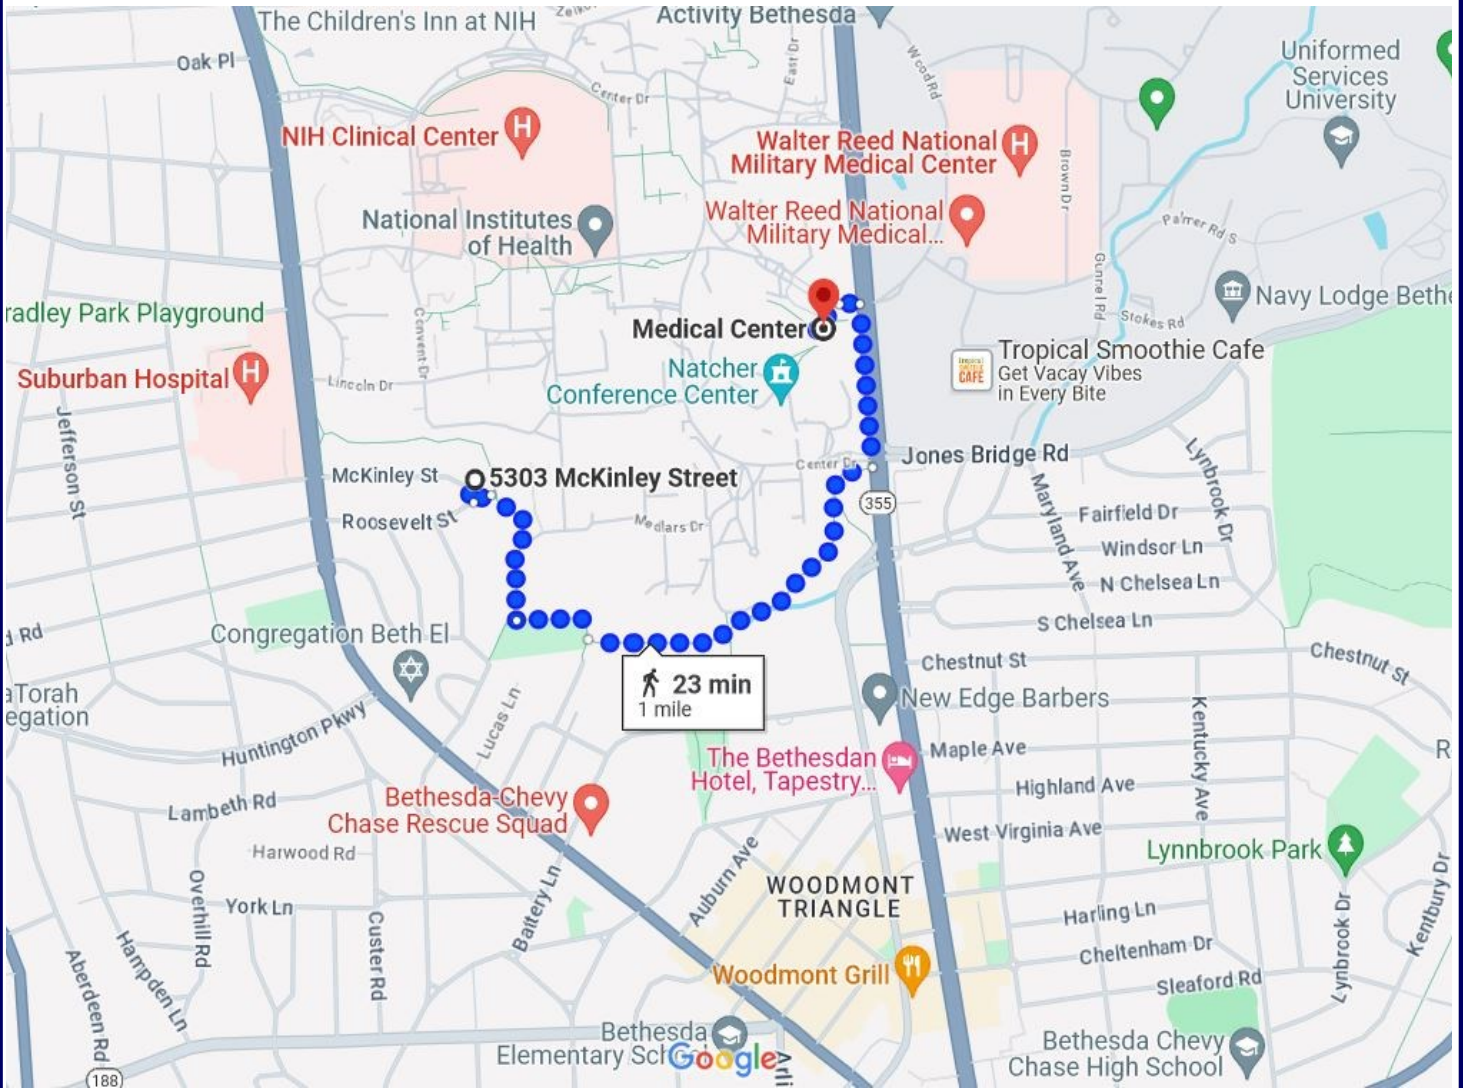

# The Hometown Touch

## 5303 McKinley Street

## Bethesda, MD 20814

**Walk to the Medical Center  
Red Line Metro Station**