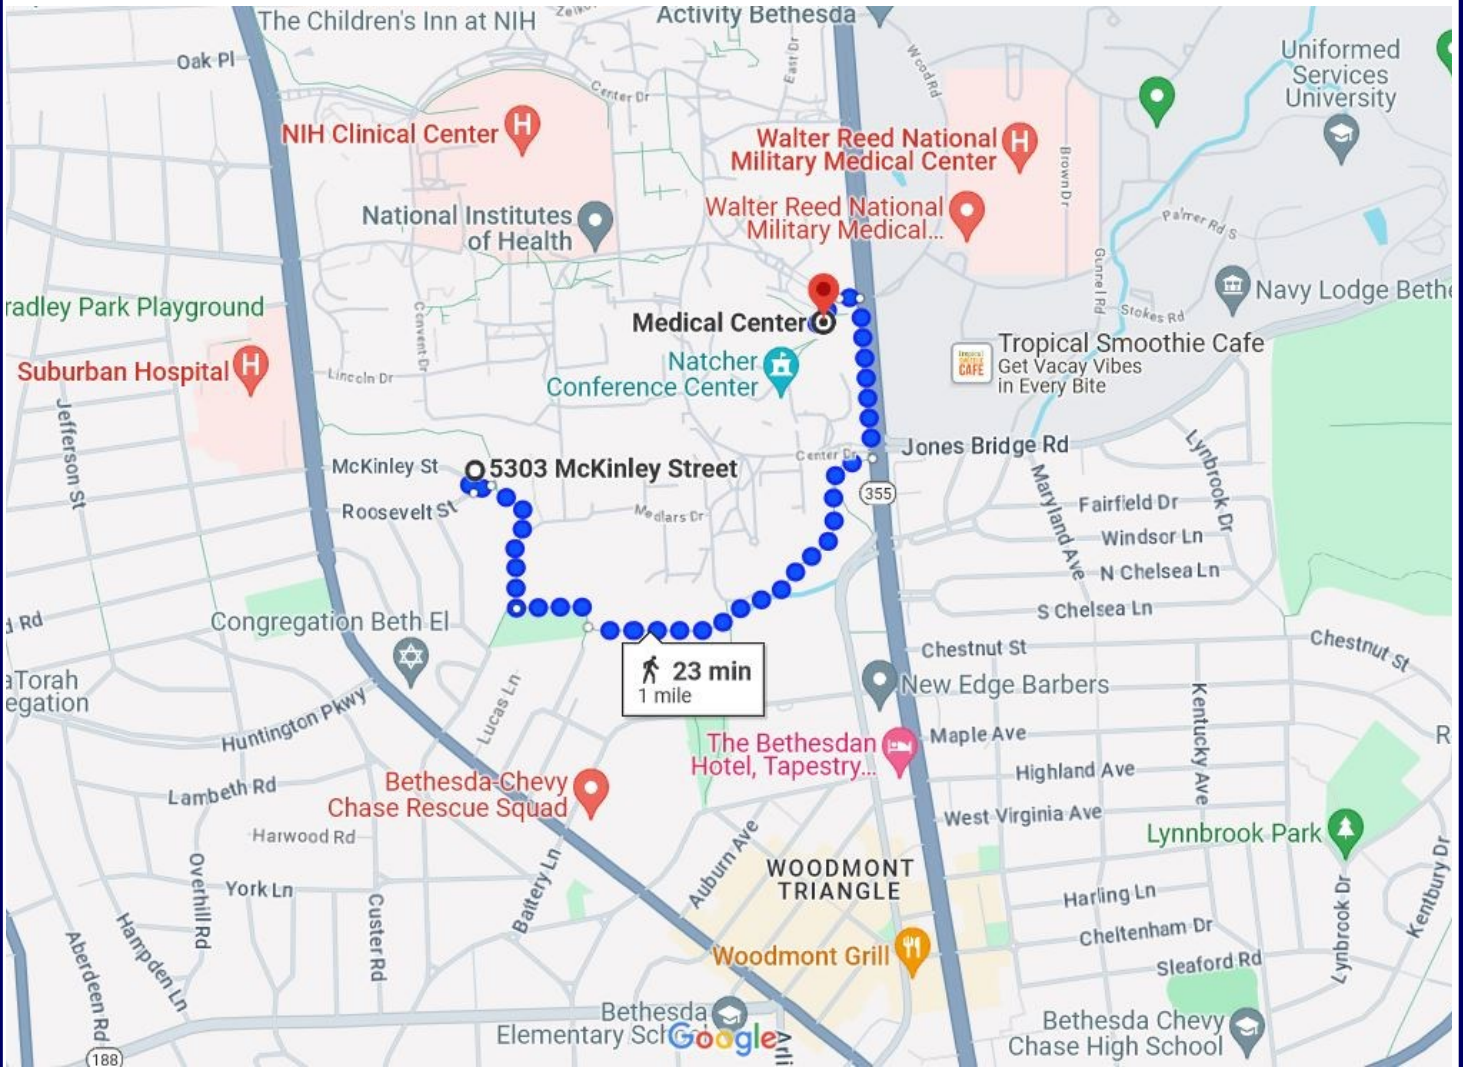

The Hometown Touch

5305 McKinley Street

Bethesda, MD 20814

**Walk to the Medical Center
Red Line Metro Station**

Scott Matejik

Vice President
(301) 442-8200

scott@scottmatejik.com
scottmatejik.com

**Stuart &
Maury**
REALTORS®