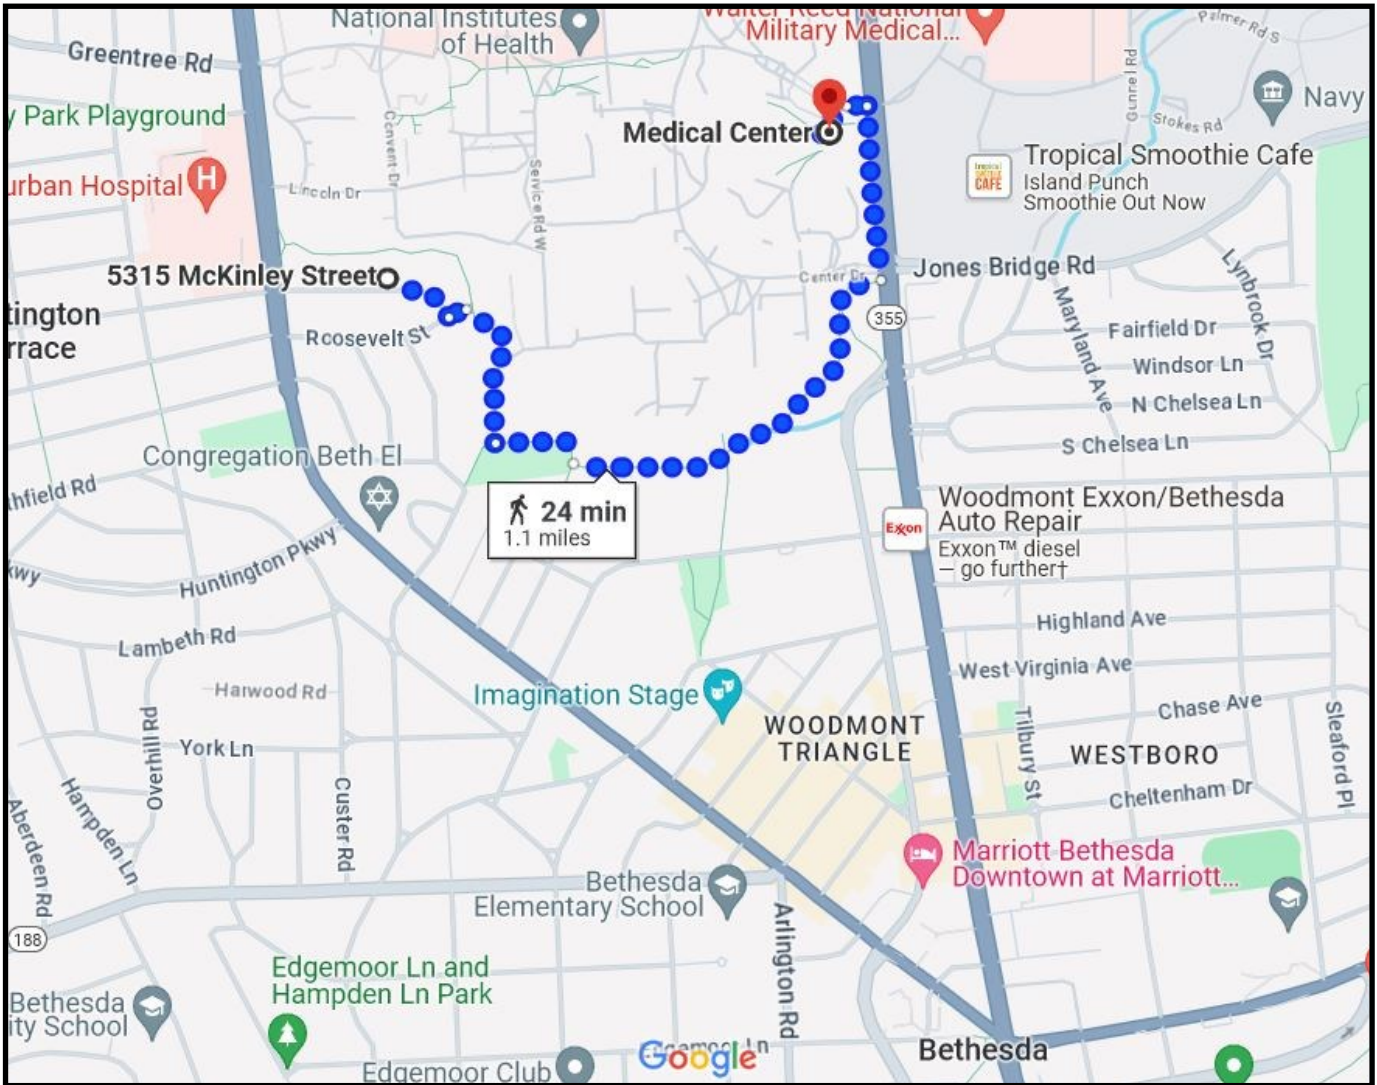

# The Hometown Touch

## 5315 McKinley Street

## Bethesda, MD 20814

**Walk to the Medical Center Metro  
Red Line Metro Station**