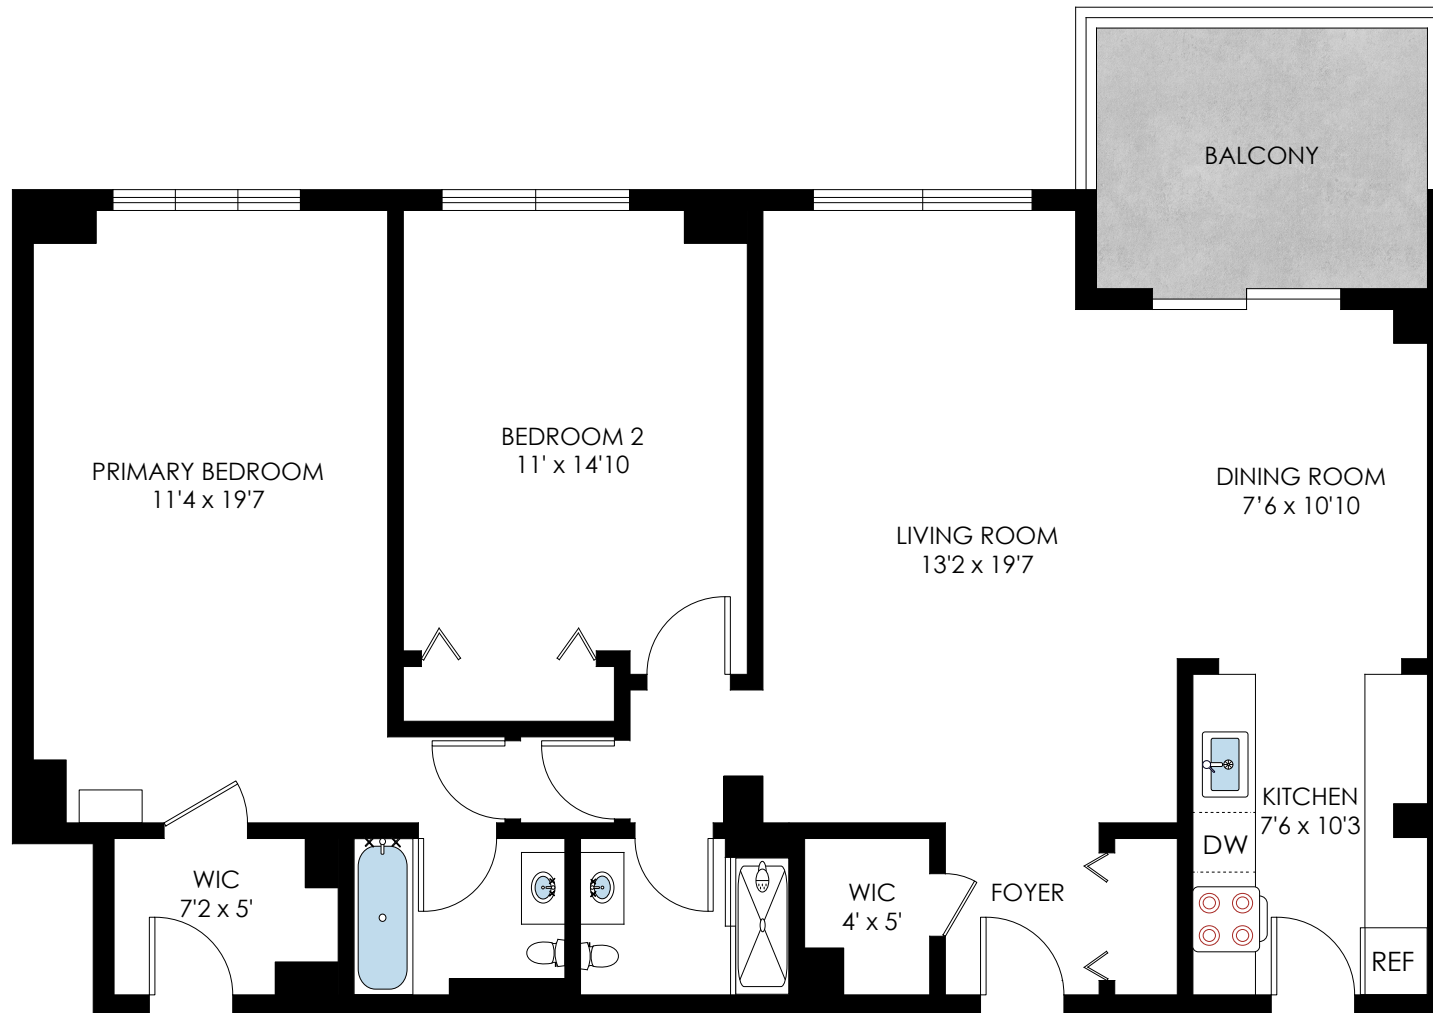

10201 GROSVENOR PL #504

NORTH BETHESDA, MD 20852

MAIN LEVEL
1111 FIN. SQ. FT.
8' CEILING

FINISHED: 1111
UNFINISHED: 0
TOTAL: 1111